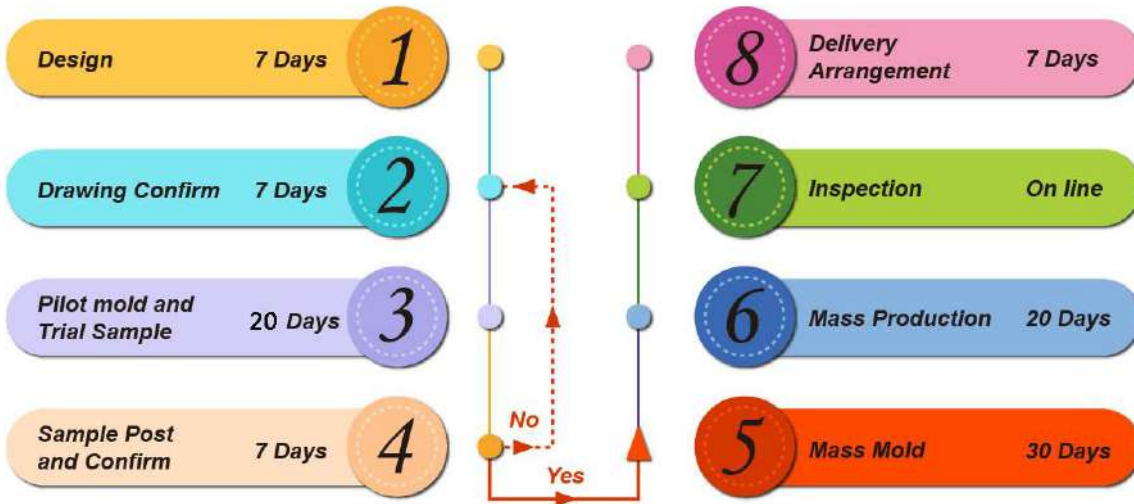

Linlang (Shanghai) Glass Products Co. Ltd

Essential Oil Bottle

Different color for your choose
Amber, Blue, Glue, Transparent

Size of the bottle & pakcing info

Color:	Amber, Clear, Blue, Green, Frost And so on				
Specification:	Size	Height	Diameter	Neck Size	Packaging
	5ml	50.5mm	22.0mm	18mm	765pcs/carton
	10ml	58.5mm	25.5mm	18mm	768pcs/carton
	15ml	64.7mm	28.8mm	18mm	468pcs/carton
	20ml	71.5mm	29.0mm	18mm	
	30ml	78.0mm	33.3mm	18mm	330pcs/carton
	50ml	92.0mm	37.2mm	18mm	264pcs/carton
	100ml	112mm	44.5mm	18mm	140pcs/carton
Cap:	Tamper cap, childproof cap, tamper&childproof cap, screw cap, pump cap, spray cap				
Glass dropper:	Tip dropper, Round dropper, Point dropper				
Rubber:	White, Black or as customer's requirement				
MOQ:	100pcs				
Printing:	Screen printing according to customer's requirement				

Match Different Caps

Various kind of caps for your choose

Equipped with glass tube

配备玻璃管

不同规格瓶子配备不同长度玻璃管

Different bottle size match different tube length

Linlang (Shanghai) Glass Products Co. Ltd

Production work progressing