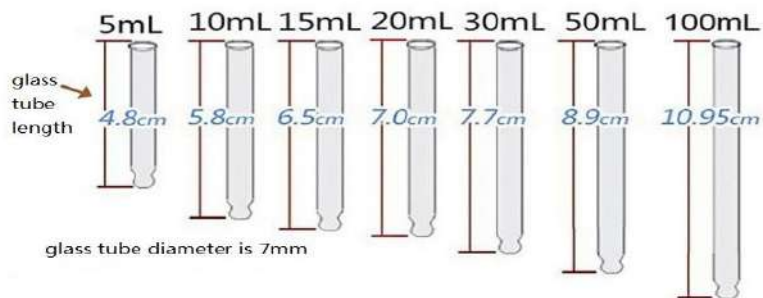

Linlang (Shanghai) Glass Products Co. Ltd

Essential Oil Bottle

Different color for your choose
Amber, Blue, Glue, Transparent

Size of the bottle & pakcing info

Color:	Amber, Clear, Blue, Green, Frost And so on				
Specification:	Size	Height	Diameter	Neck Size	Packaging
	5ml	50.5mm	22.0mm	18mm	765pcs/carton
	10ml	58.5mm	25.5mm	18mm	768pcs/carton
	15ml	64.7mm	28.8mm	18mm	468pcs/carton
	20ml	71.5mm	29.0mm	18mm	
	30ml	78.0mm	33.3mm	18mm	330pcs/carton
	50ml	92.0mm	37.2mm	18mm	264pcs/carton
	100ml	112mm	44.5mm	18mm	140pcs/carton
Cap:	Tamper cap, childproof cap, tamper&childproof cap, screw cap, pump cap, spray cap				
Glass dropper:	Tip dropper, Round dropper, Point dropper				
Rubber:	White, Black or as customer's requirement				
MOQ:	100pcs				
Printing:	Screen printing according to customer's requirement				

Match Different Caps

Various kind of caps for your choose

Equipped with glass tube

配备玻璃管

不同规格瓶子配备不同长度玻璃管

Different bottle size match different tube length

Linlang (Shanghai) Glass Products Co. Ltd

Production work progressing