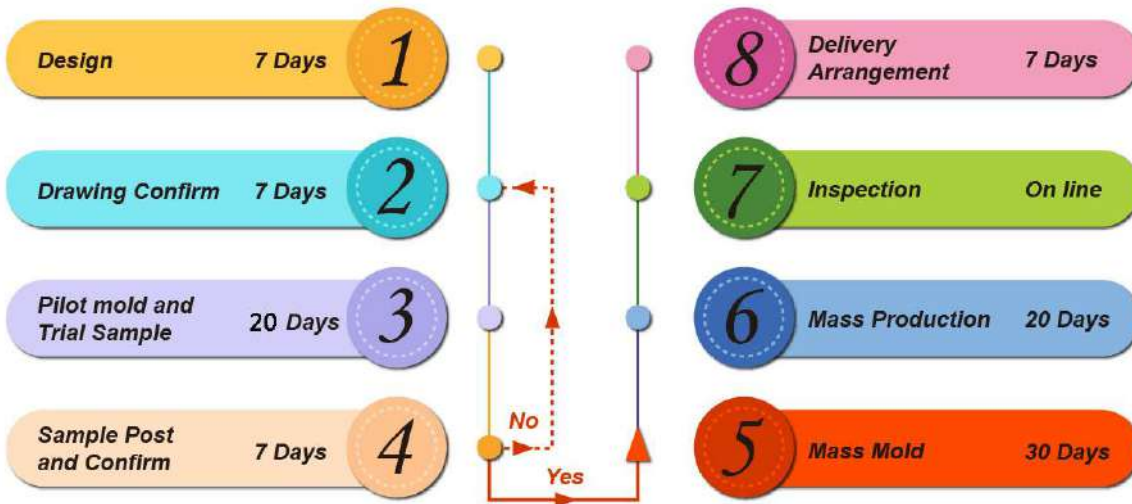

Honesty Is Our Always Pursuit !

Linlang (Shanghai) Glass Products Co. Ltd

Production work progressing

Factory Display

Linlang (Shanghai) Glass Products Co. Ltd

BUSINESS CARD

**Address:Room 1105,West Fute No. 1 Rd No. 139, Pilot Free Trade
Zone 200137 Shanghai,China**