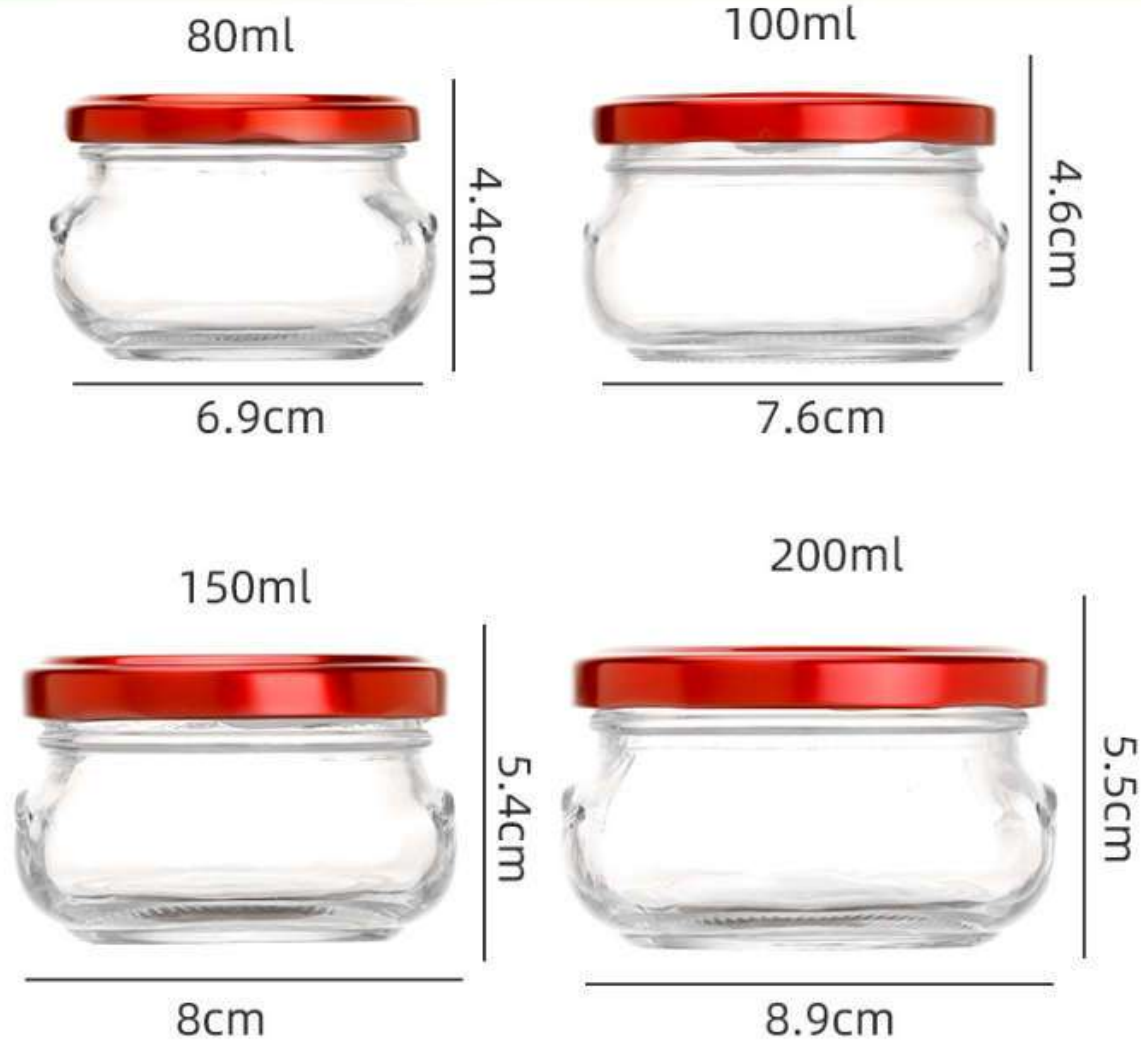

Linlang (Shanghai) Glass Products Co. Ltd

(Bird' s nest glass jar)