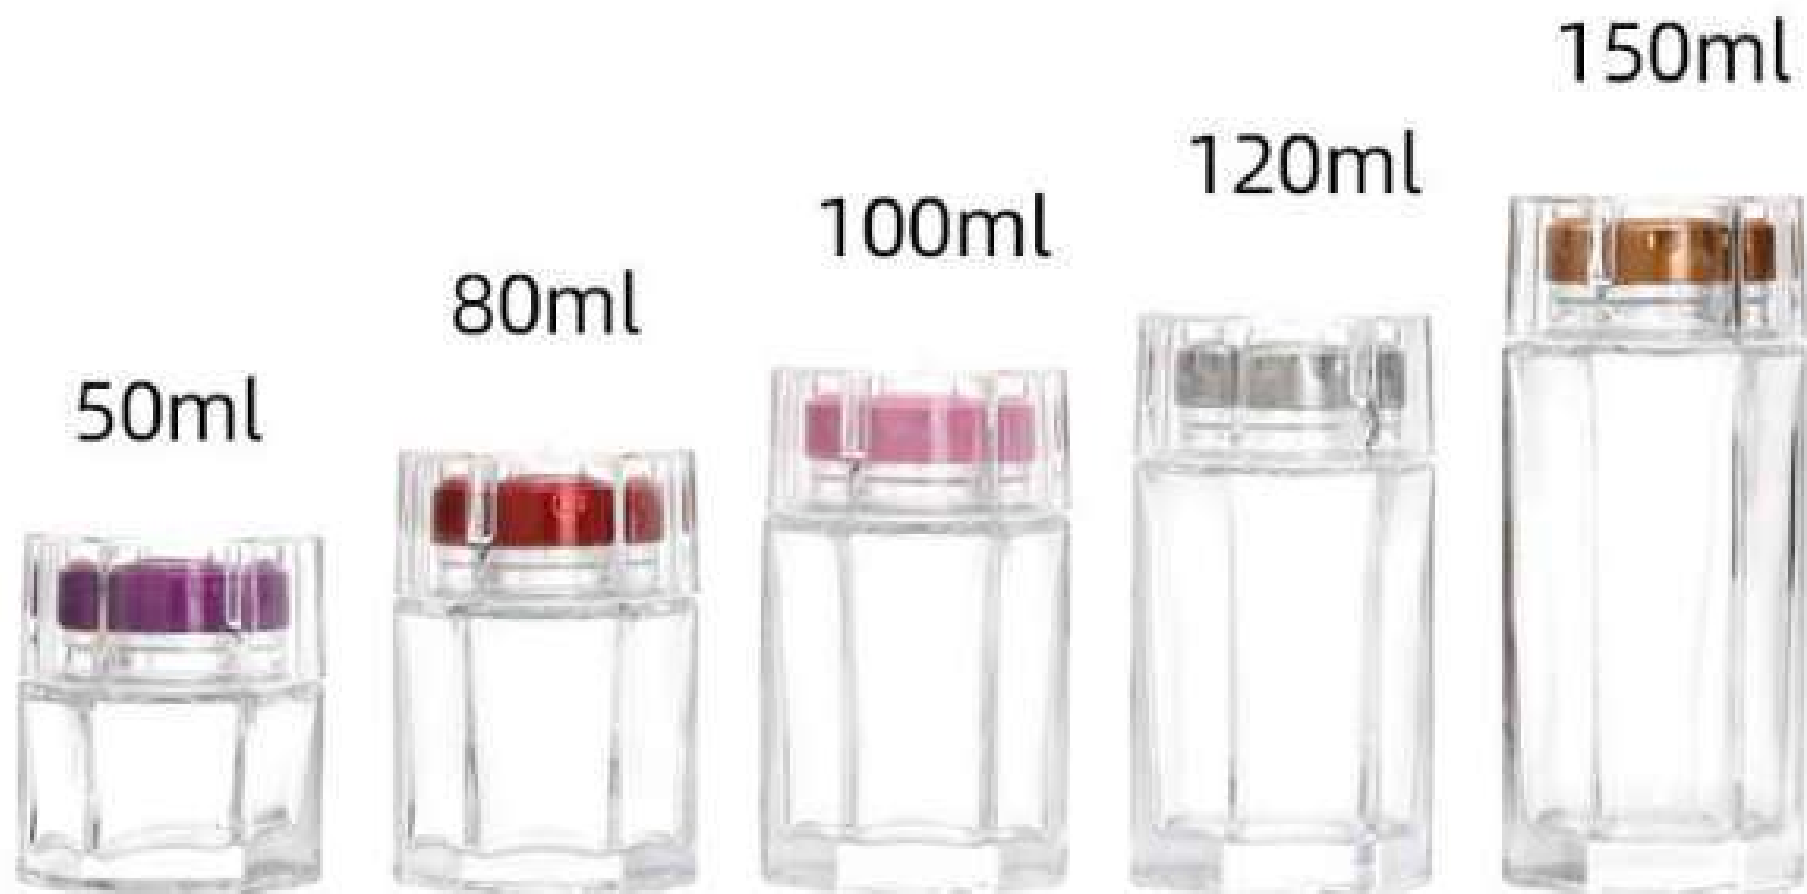

**(Bird' s nest glass jar)**

**140ml**

**180ml**

**180ml**

**280ml**

**360ml**

Linlang (Shanghai) Glass Products Co. Ltd

**(Bird' s nest glass jar)**