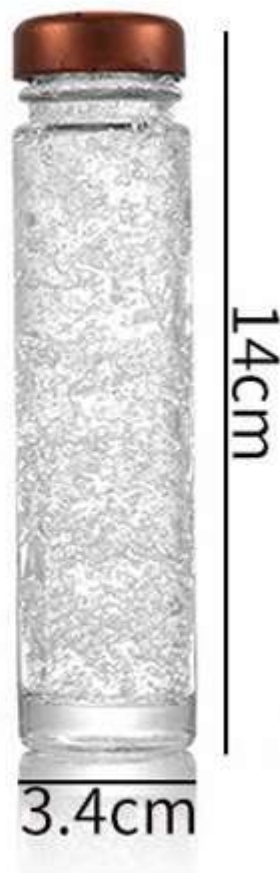

## **(Bird' s nest glass jar)**

Linlang (Shanghai) Glass Products Co. Ltd

**(Bird' s nest glass jar)**

**100ml**

**60ml**

Linlang (Shanghai) Glass Products Co. Ltd  
**(Bird' s nest glass jar)**

Capacity:30ml	30ml	50ml	40ml	80ml	100ml	75ml	100ml
Height:65mm	65mm	75mm	85mm	93mm	115mm	116mm	150mm
Dia:45mm	45mm	45mm	40mm	47mm	47mm	40mm	40mm