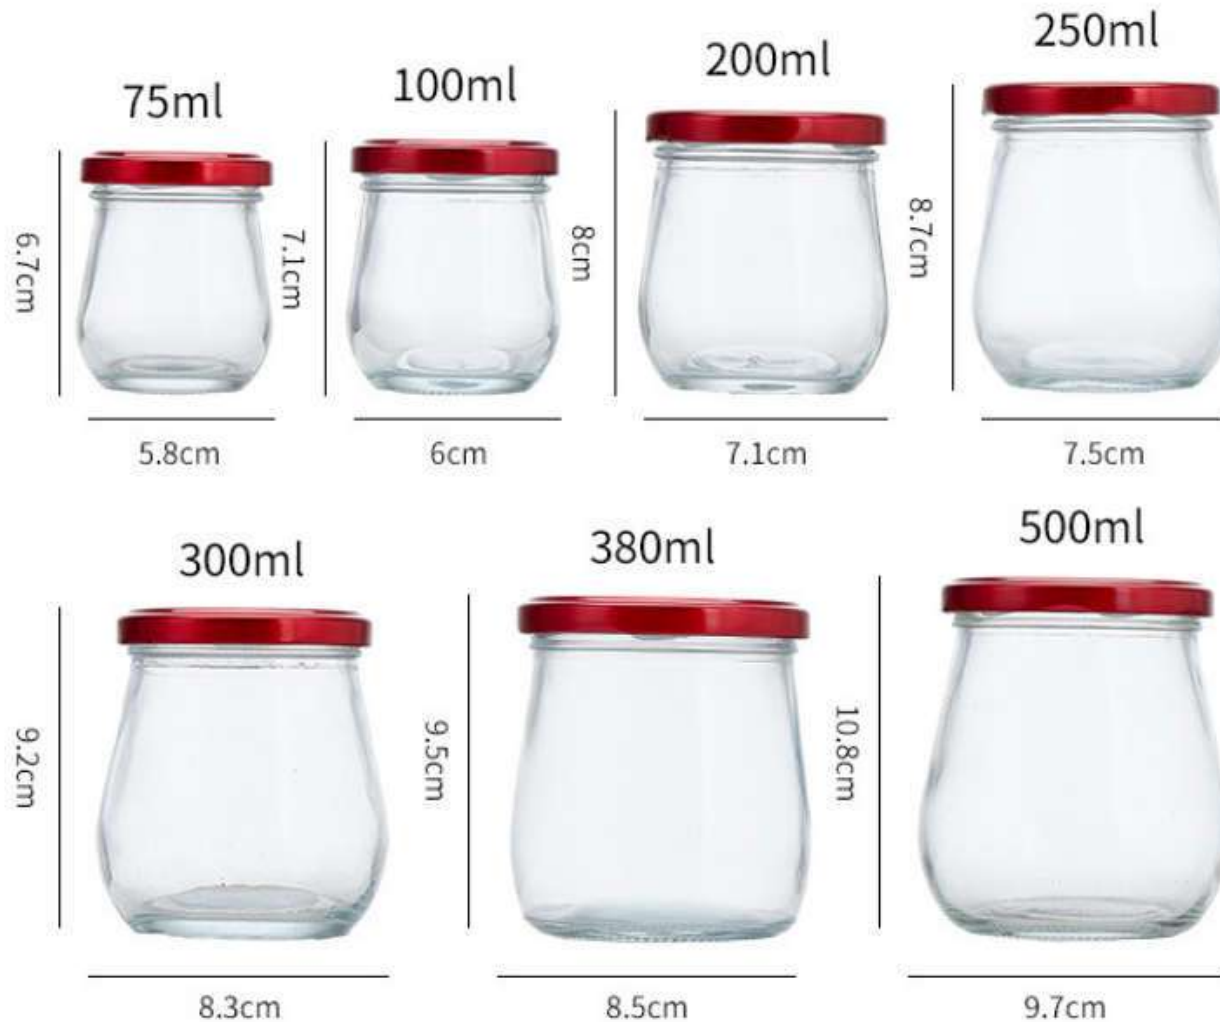

Linlang (Shanghai) Glass Products Co. Ltd

(Bird' s nest glass jar)