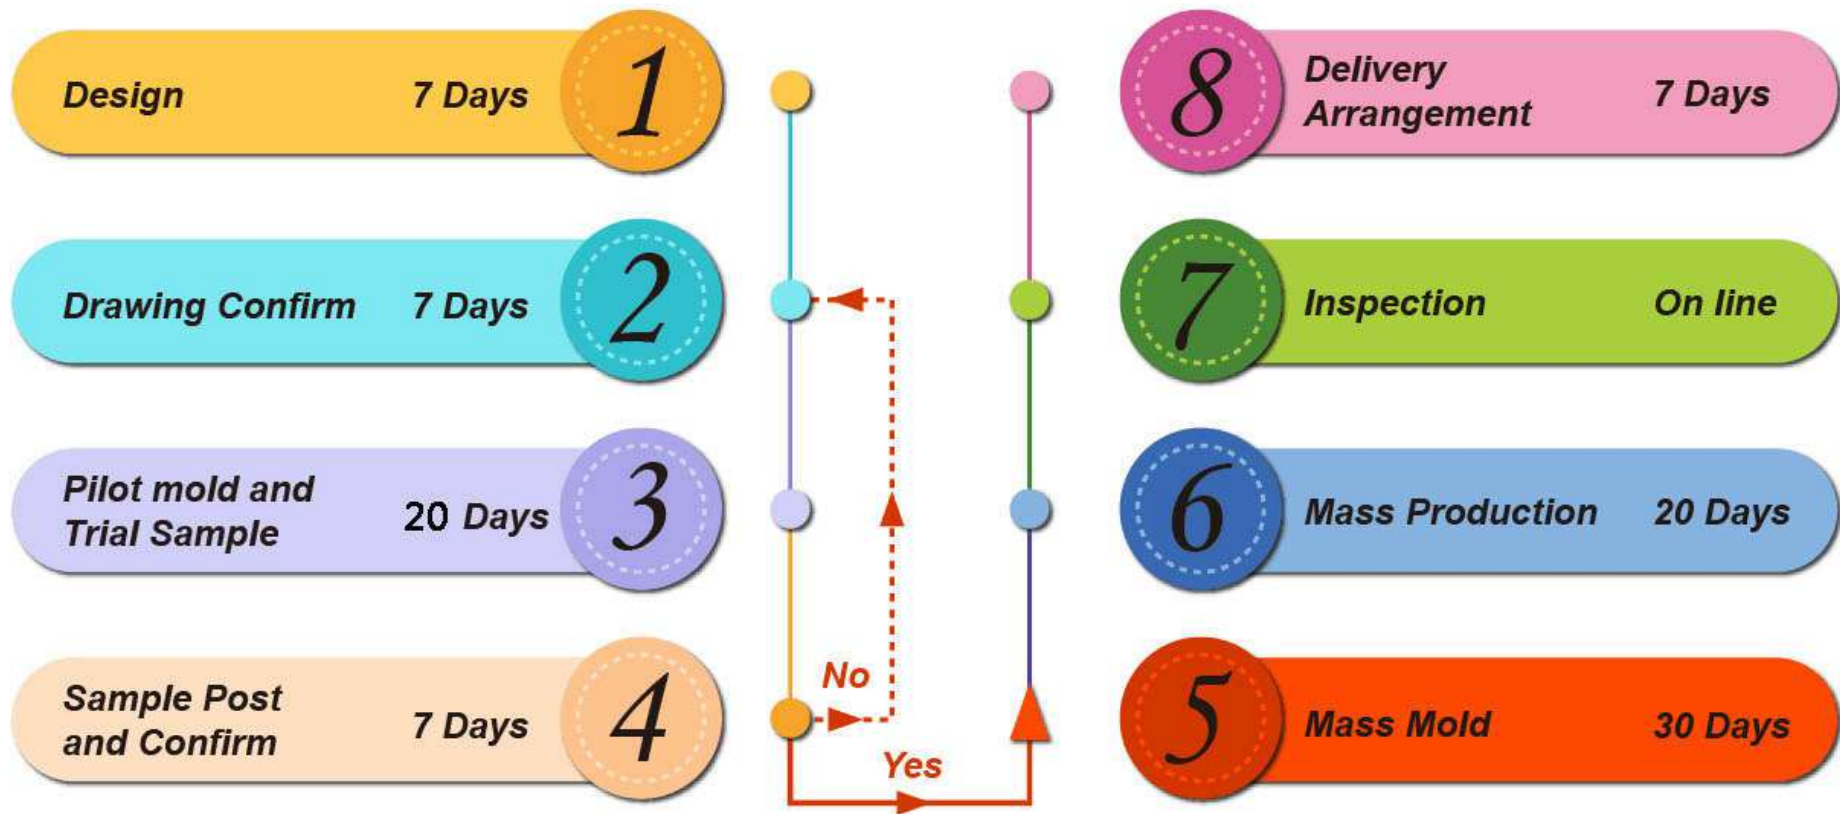

Silk Screen

Essbossed

Frosted

Linlang (Shanghai) Glass Products Co. Ltd

Production work progressing