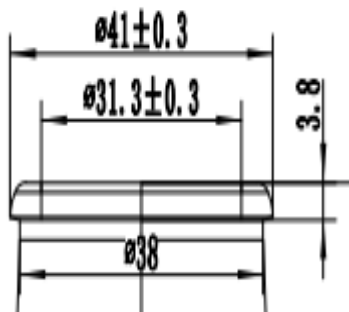

Linlang (Shanghai) Glass Products Co. Ltd

(Caps)