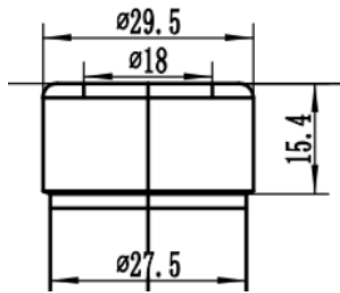

Linlang (Shanghai) Glass Products Co. Ltd

(Caps)