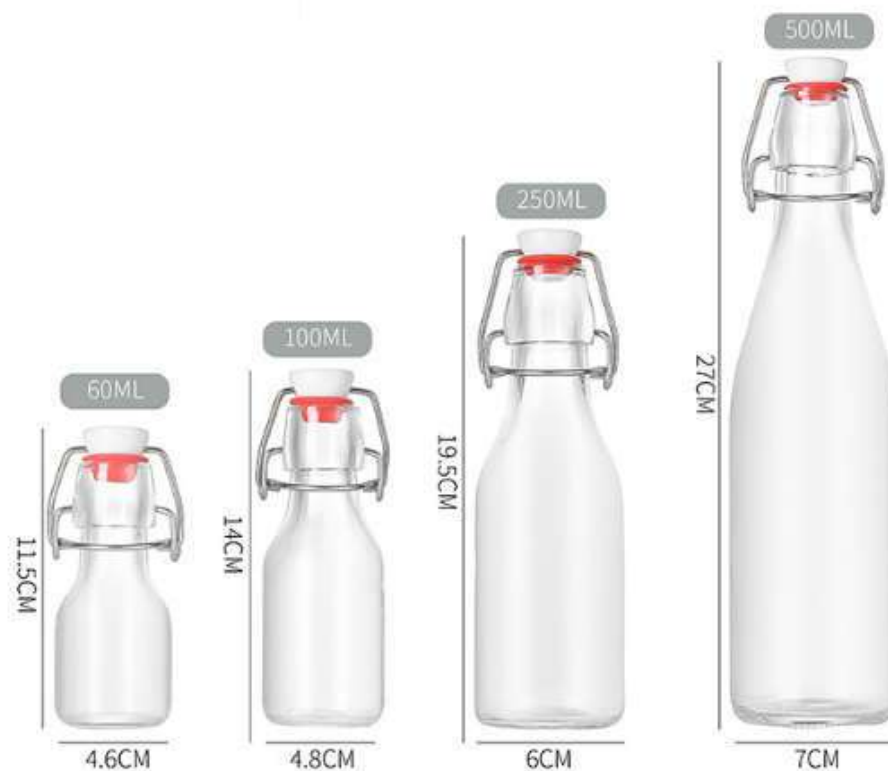

Capacity:250ml 330ml 500ml 1000ml

Design#064

Capacity:60ml 100ml 250ml 500ml