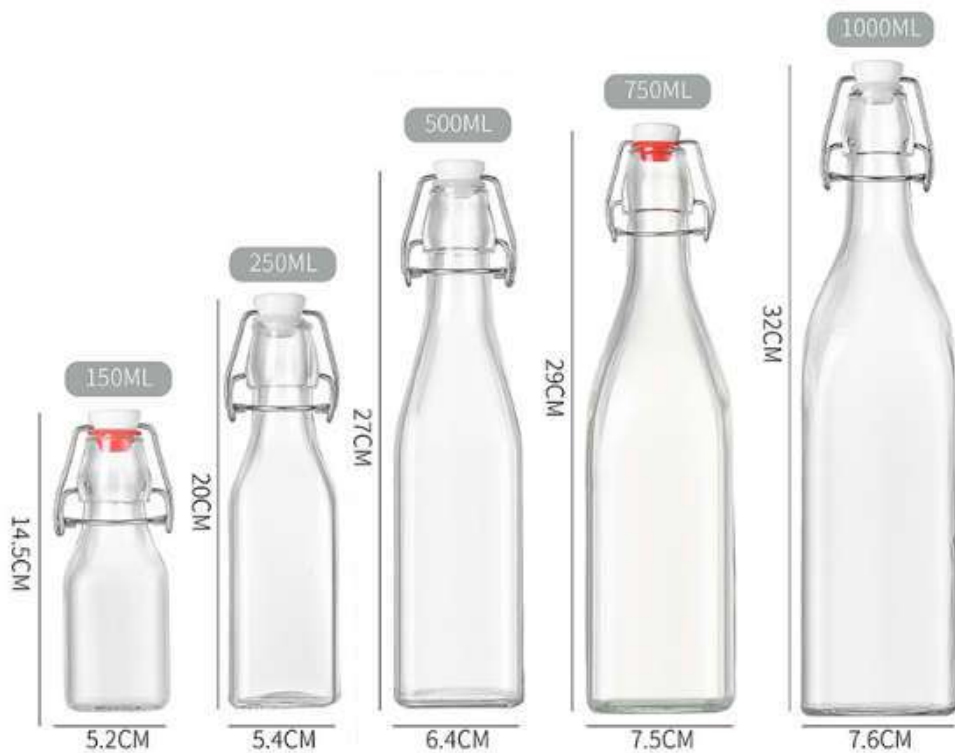

Linlang (Shanghai) Glass Products Co. Ltd

(Water glass bottle)

Design#063

Capacity:150ml 250ml 500ml 750ml 1000ml