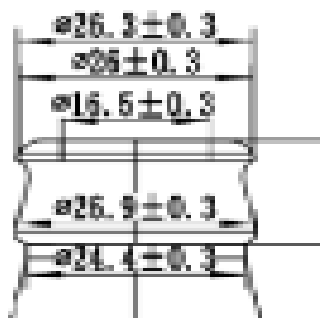

Linlang (Shanghai) Glass Products Co. Ltd

(Caps)