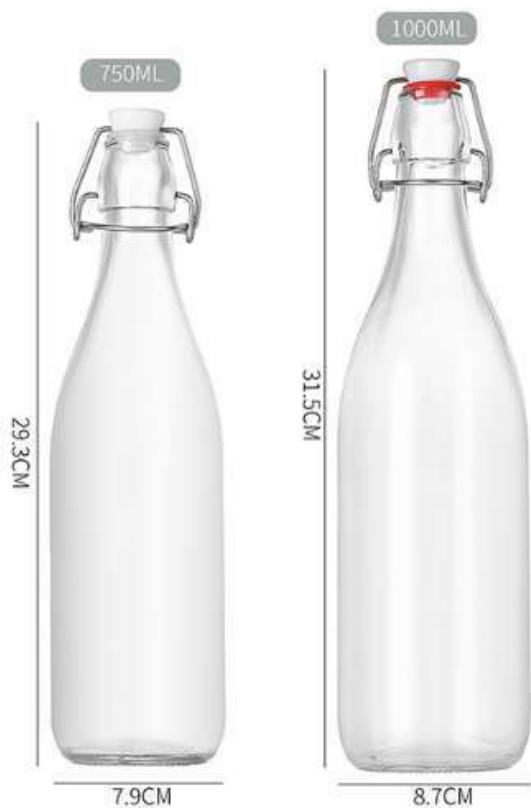

Linlang (Shanghai) Glass Products Co. Ltd

(Water glass bottle)

Design#065

Capacity:750ml 1000ml