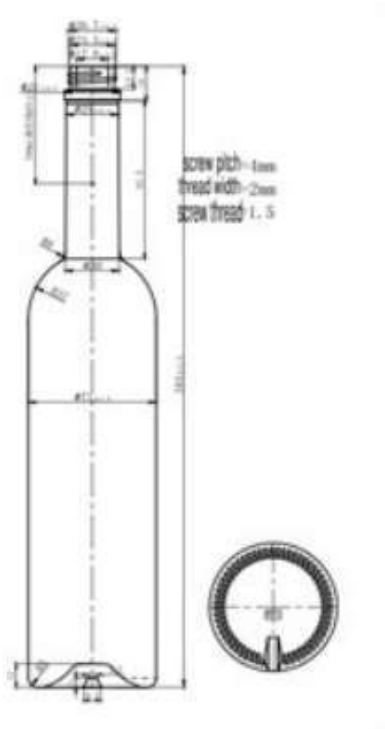

Linlang (Shanghai) Glass Products Co. Ltd

How to customization bottle